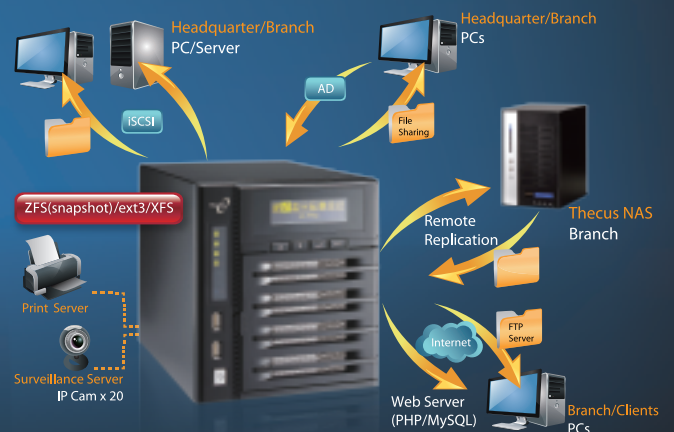

- Intel® Atom™
- 1GB RAM
- 4x SATA 8TB+
- 2x eSATA
- PCI-e Slot
- iSCSI
- ext3 XFS ZFS
- RAID options
- Multiple RAID
- Online RAID Migration
- Online RAID Expansion
- Volume Encryption
- OS Support (for Linux, Windows)
- Remote Replication
- Hot Swap
- Battery Backup Module