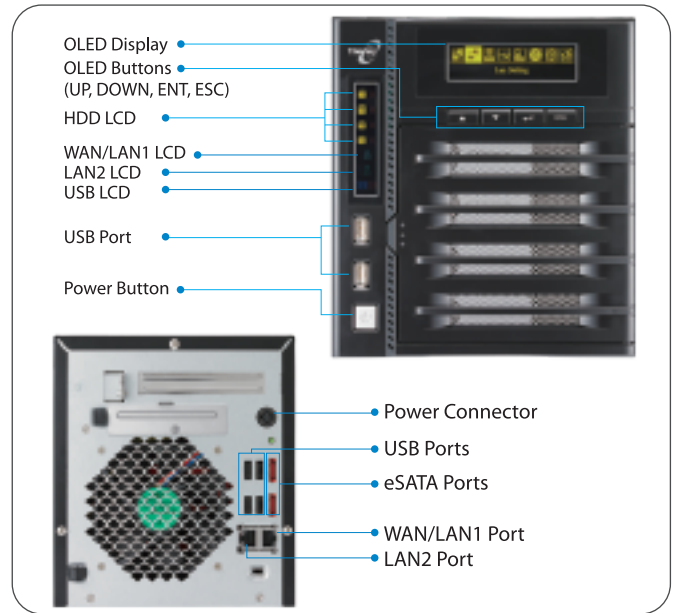

N4200PRO

Specifications

Hardware Platform

Processor

- Intel® Atom™ Processor D525

System Memory

- 1 GB DDR-3 SDRAM

LAN Interface

- RJ-45x2 : 10/100/1000 BASE-TX Auto MDI/MDI-X

LCD indicator

- HDD Power, Activity (Yellow) / Fail (Red)
- LAN_WAN Activity (Green)
- USB_COPY_Busy (Blue)
- USB_COPY_Fail (Red)

OLED Module

- 2.8" OLED display
- 4 buttons (ENTER, ESC, UP, DOWN)
- Multi-lingual supported

Power Supply

- External power adapter 19V input (support 2TB and above HDDx4)

Disk Interface

- SATA x4 for internal, 2x eSATA for external

Expansion Slot

- PCI-e x1

USB Interface

- USB 2.0 host port x6(Front x2, Back x4) (A Type)

Thermal/Fan control

- Thermal sensor on system and processor
- System fan speed controlled according to temperature

Real-time clock

- Battery backup system clock

Button

- Power button
- Reset to factory default button

Chassis

- Metal chassis

Lithium-ion Battery (Mini-UPS)

- Built-in battery backup module

Environment

- Temperature : 5°C to 40 °C
- Humidity : 0 ~ 80 % R.H. (Non-condensing)

Software Functions

RAID

- RAID Modes : RAID 0, 1, 5, 6,10, JBOD
- Auto-Rebuild : Supported
- Hot-Swap : Supported
- Hot-Spare : Supported
- Online RAID Migration : Supported
- Online RAID Expansion : Supported
- SMART Info : Supported
- SMART Test : Supported
- RAID Volume Encryption : AES 256bit

Disk

- Power Management : Configurable automatic drive spin down
- Roaming : Supports roaming to other N4200PRO NAS
- Bad Block Scan : Supported

Volume Management

- Multiple RAID : Supported
- Selectable File Systems : Ext3 / XFS / ZFS

Network

- Configuration : Fixed IP address, dynamic IP address
- IP sharing mode : Can be enable/disabled
- Link Aggregation : 802.3ad, load balance, failover, Balance-XOR, Balance-TLB, Balance-ALB
- Transport Protocols : TCP/IP, Appletalk
- File Protocols : SMB/CIFS, HTTP/HTTPS, FTP, NFS v3, AFP

Data Access

- Client OS support :
  - Windows 2000/7/XP/2003/Vista
  - UNIX/Linux
  - Mac OS 9 / X
- WebDisk Web-based file access
- FTP : Built-in FTP server with bandwidth control
- Secure FTP : Built-in Secure FTP server with bandwidth control
- Download Manager (module) : HTTP/ FTP/ BT/eMule/NZB
- Printer Server (IPP)
  - 1.Support USB printers
  - 2.Support IPP various printers
  - 3.Client can manage print tasks (list/delete) via web user interface
- TFTP Server : Users can download and upload files with TFTP programs.

Data Backup

- USB copy via OLED operation : Copy USB mass storage device contents to specified location to NAS
- NAS data backup to external USB disk (module) : Incremental with schedule supported
- Client schedule incremental :
  - Acronis True Image (OEM version)
- Client system Disaster Recovery :
  - Acronis True Image (OEM version)
- Battery Backup Module (Mini-UPS) : Contingency Battery Power Supply
- NAS Remote Replication (module) : Via Rsync to replicate data between two systems.
- NAS Remote Replication : Via Thecus proprietary Nsync
- Snapshot : Supported
- Mac Time Machine : Supported
- Bi-directional USB Copy (Module) : Supported

Block Level Access

- iSCSI Target : Supports Microsoft/Mac/Linux Initiator
- iSCSI initiator : For stackable with N4200/ N4200Eco/ N4200PRO/N5200PRO/1U4600/N5500/N7700 series/ N8800 series
- iSCSI Thin Provisioning : Virtual size adjustable up to 16TB

Multimedia Support

- iTunes Server : Supported file types : AAC, MP3 w/ ID3 tag, WAV
- Photo Web Server :
  - 1.Supported file types: GIF, JPG (JPEG), BMP, PNG
  - 2.Support EXIF display
  - 3.Support slide show
- Media server : Support uPnP AV streaming protocol

User Authentication

- Local User : Supports built-in user accounts
- Local Group : Supports built-in user groups
- Windows NT/ADS : Supported

File System

- Type : Journaling file system
- Capacity : Multi-terabyte
- Language Support : Unicode Support
- Authorization : Read, Write or Deny options on individual users or groups
- Authorization (ACL) : Read, Write or Deny options on

- individual users or groups for share and sub-folder

Administration