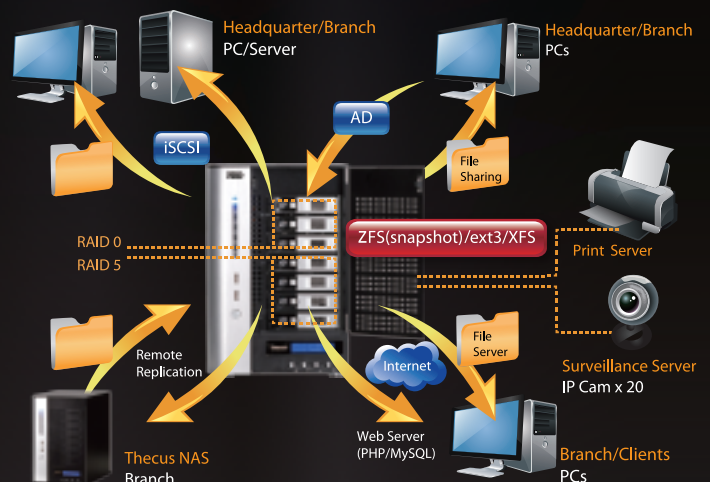

Maximum Flexibility and Expansion

Aside from being iSCSI ready, the N7700PRO offers unmatched flexibility. Support for multiple file systems including Ext3, XFS and ZFS, as well as online RAID migration and expansion, means that the N7700PRO's data protection and capacity are upgradable and can be integrated into virtually any company network with ease. Users can add larger hard disks to available slots and join an existing RAID volume. The N7700PRO will automatically rebuild the RAID array and increase storage capacity.