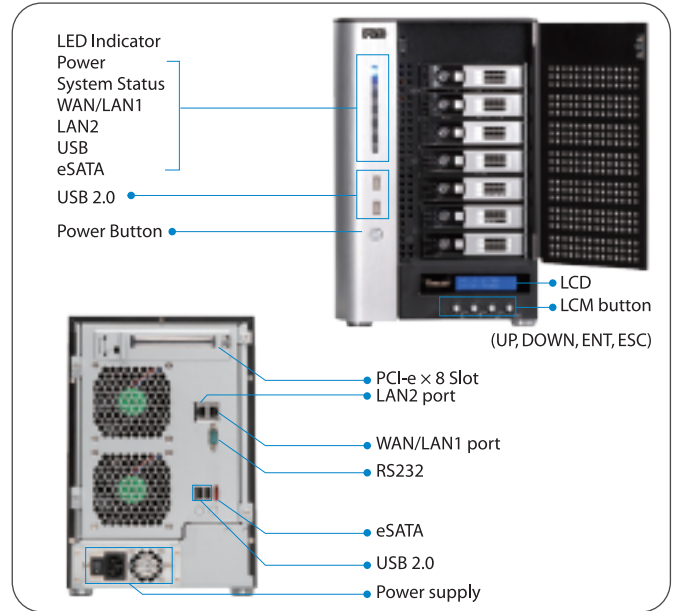

N7700PRO

Specifications

Hardware Platform

Processor

- Intel® Core™ 2 Duo Technology

SATA Device

- 7 x SATA for internal
- 1 x eSATA for external

System Memory

- 4GB DDR2 SDRAM

LAN Interface (PCI-e)

- RJ-45x2 : 10/100/1000 BASE-TX Auto MDI/MDI-X
- WOL supported

USB Interface

- USB 2.0 host port x4(Front x2, Back x2) (A Type)

LCM

- Displays system status and information

LED Indicator

- Power (Blue)
- System Status : Busy (FW Upgrade)(Orange)
- HDD1-7 Activity/Fail(Green/Red)
- WAN (Link : Green; Activity : Green)
- LAN (Link : Green; Activity :Green)
- USB (Copy LED: Blue)

- eSATA (Activity LED: Blue)

PCI-e x8 Slot x 1

Power Supply

- 300W power supply supports 2TB and above
- HDD x 7

Disk Interface

- SATA x 7 via backplane

Thermal/Fan Control

- Thermal sensor on processor temperature
- Temperature controlled system FAN speed
- System fan monitoring

Buttons

- Power button (front: power down controlled by S/W)
- LCM button (ENT,ESC,UP, DOWN)

RS232

- 1 (For UPS)

Environmental

- Temperature : 5°C to 40 °C
- Humidity : 0 ~ 80 % R.H. (Non-condensing)

Dimensions

- Tower Base